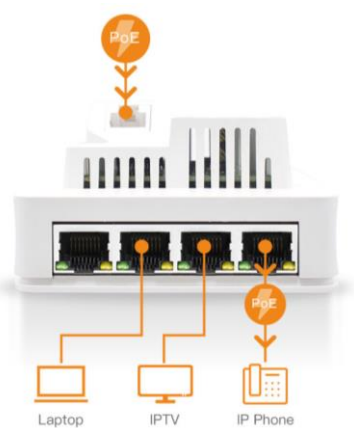

● Typical Scenario

Adopting an **86-type** wall mount junction design, the AP can perfectly blend into existing decoration without any damage.